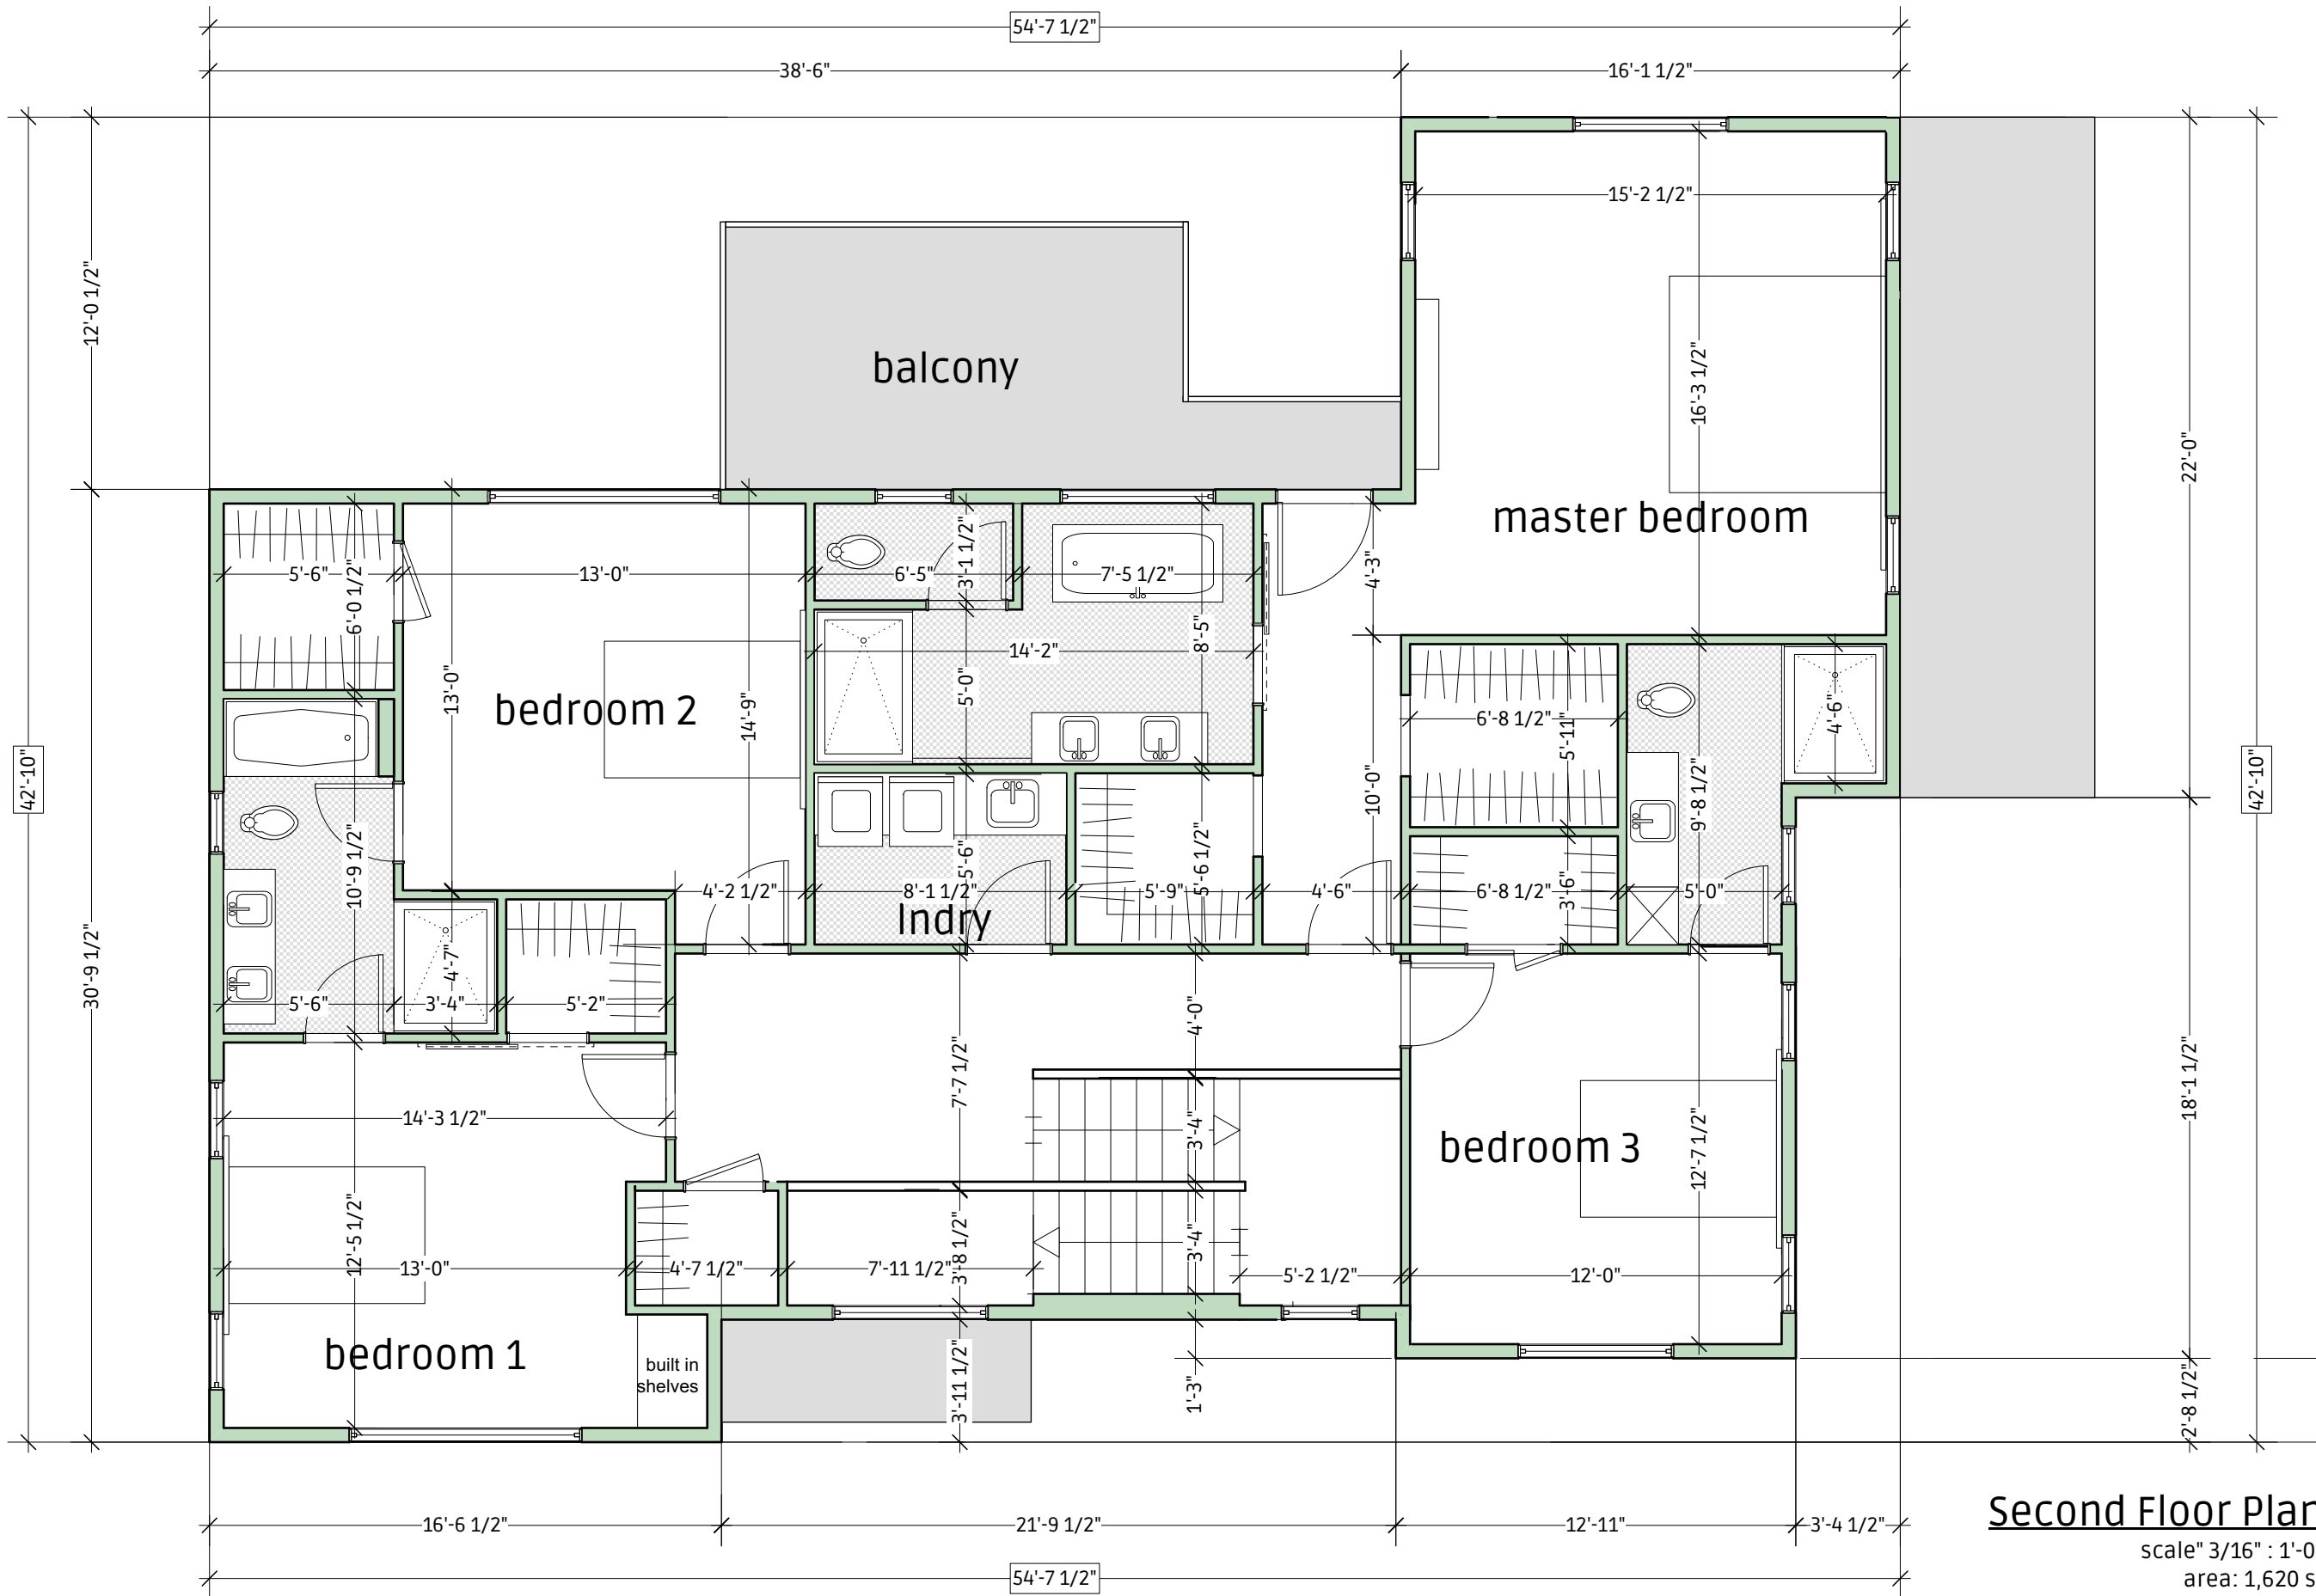

Cellar Floor Plan
scale" 3/16" : 1'-0"

Second Floor Plan
 scale" 3/16" : 1'-0"
 area: 1,620 sf

U. Demarest

Prescott St. Elevation

Laurel Rd. Elevation